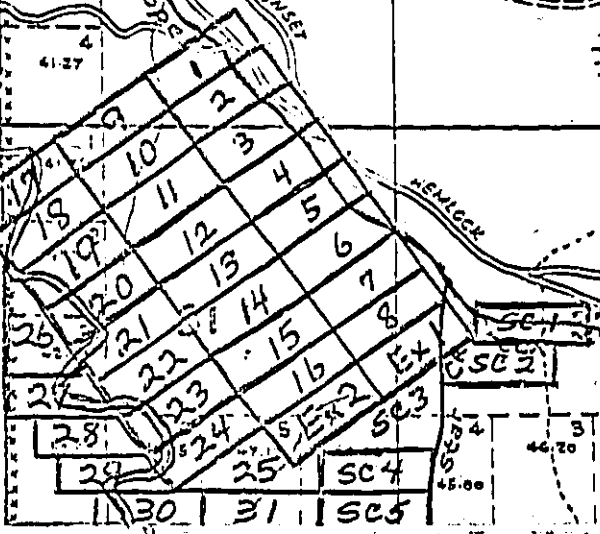

79414

T4N - R5E

NATIONAL

BOOK 777 PAGE 28

32	33	SC-13	SC-15	SC-18
34	35	SC-17	SC-19	SC-20
36	37	SC-21	SC-23	SC-24
38	39	SC-25	SC-27	SC-28
40	41	SC-29	SC-31	SC-32
42	43	SC-33	SC-35	SC-36
44	45	SC-37	SC-39	SC-40
46	47	SC-41	SC-43	SC-44
48	49	SC-45	SC-47	SC-48
50	51	88	89	
52	53	86	87	
54	55	84	85	
56	57	82	83	
58	59	80	81	
60	61	78	79	
62	63	76	77	
64	65	74	75	
66	67	72	73	
68	69	70	71	Bar Men

Copper Creek Claims (numbered)

NATIONAL FOREST

Mountainous & Unsurveyed

Little Baldy 3943

Pyramid Rock
Copper Creek Claims and
Star Creek Claims

BUFFELEN BUFFE